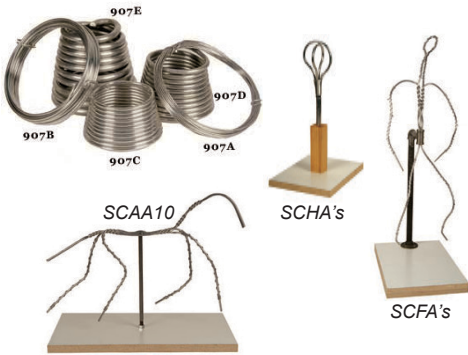

Quantity discounts apply on multiples of the same item

ARMATURE WIRE

A non-corrosive lightweight aluminum wire that is fully pliable, non-staining and economical.

- SC907A.... 1/16" x 32ft ... (up to 15"h)..... \$8.00
- SC907B.... 1/8" x 20ft (up to 15"h)..... \$10.30
- SC907C.... 3/16" x 10ft ... (up to 24"h)..... \$13.50
- SC907D.... 1/4" x 10 ft (up to 36"h)..... \$27.00
- SC907E.... 3/8" x 10ft (over 36"h)..... \$40.00

ARMATURES WITH BASES

Strong, fully adjustable flakeboard bases, formica-covered, with non-staining, pliable almaloy wire. Position adjustable steel back irons for standing, kneeling or sitting sculptures.

Human Figures

- SCFA3.....12" armature \$42.00
- SCFA4.....15" armature..... \$50.00
- SCFA5.....18" armature..... \$70.00

Head & Bust

- SCHA2.....13" (1/2 lifesize) \$34.00
- SCHA3.....15" (5/8 lifesize)..... \$52.00
- SCHA4.....20" (lifesize)..... \$65.00

XIEM FLEXIBLE RULER

FR 16" \$10.95

CLAY SHAPERS

Model and carve with amazing precision using these unique silicone-tipped tools. Five shapes, each in four sizes. They give excellent control with clay, plaster, or paint. Easy to use and easy to clean up: if clay or paint dries on the tips, it just washes off.